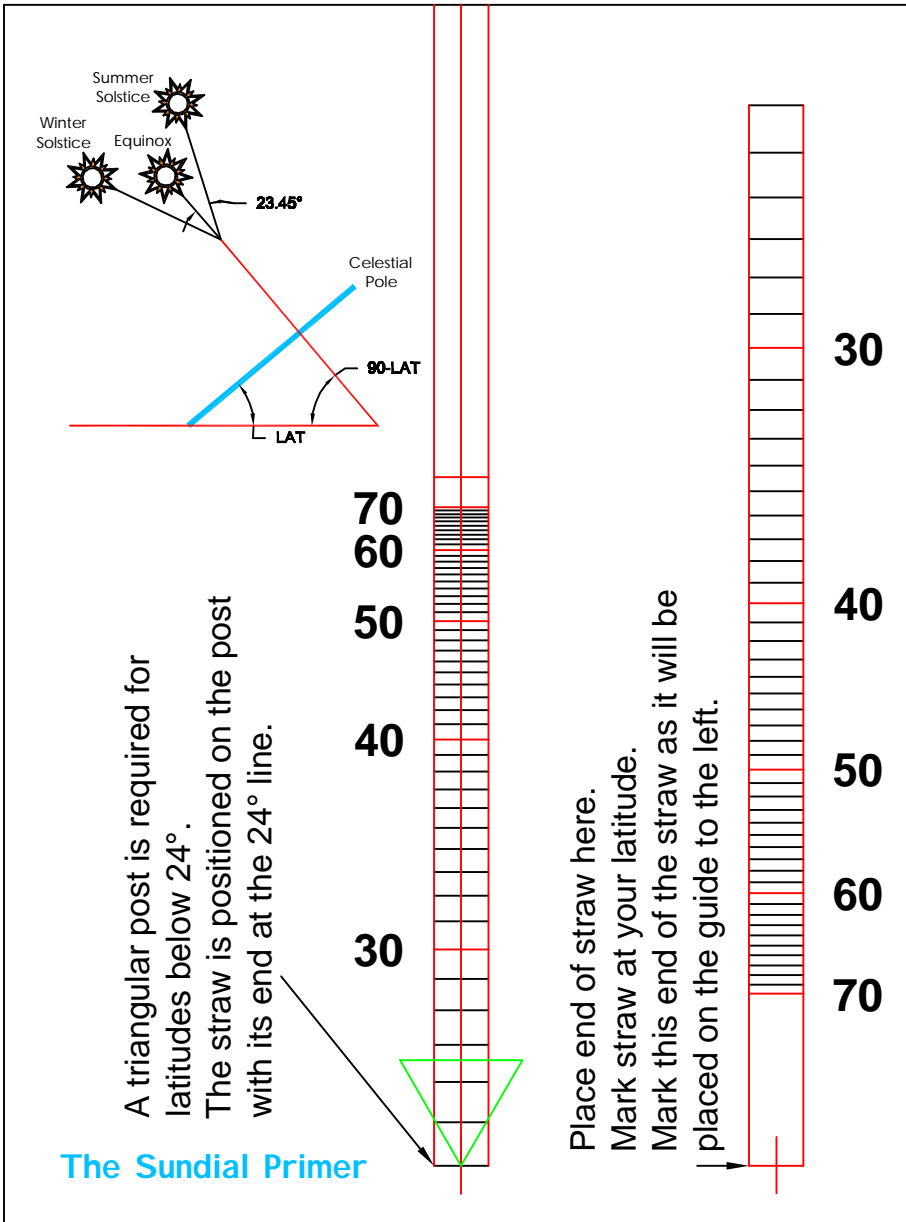

After cutting out the dial plates fold on the dashed line.

Use a gnomon that has a very small diameter.

Print all pages at the same scale. Full scale is best. Do not use "Fit to Page".

Please follow the instructions provided with the full scale plans.

After cutting out the dial plates fold on the dashed line.

Use a gnomon that has a very small diameter.

Please follow the instructions provided with the full scale plans.