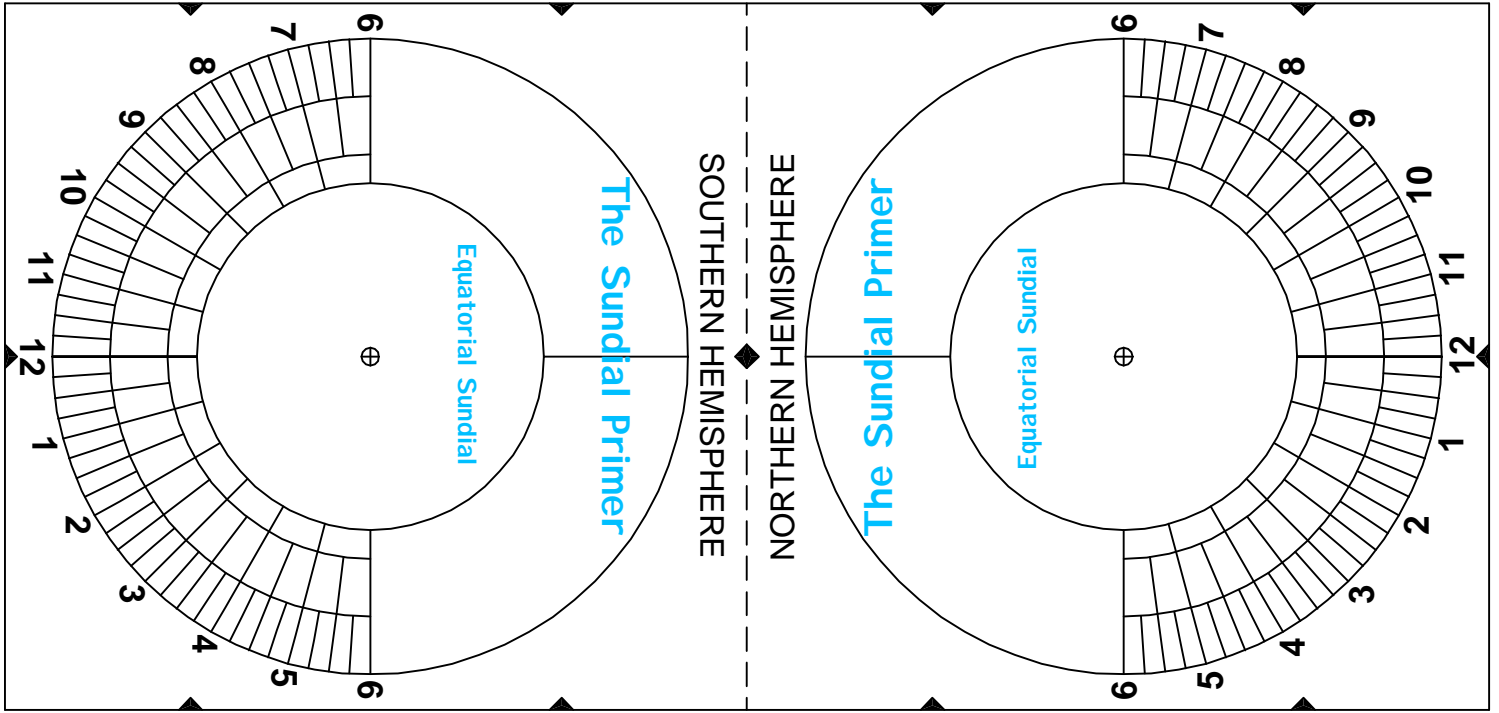

After cutting out the dial plates fold on the dashed line.

Use a gnomon that has a very small diameter.

Print all pages at the same scale. Full scale is best. Do not use "Fit to Page".

Please follow the instructions provided with the full scale plans.

After cutting out the dial plates fold on the dashed line.

Use a gnomon that has a very small diameter.

Please follow the instructions provided with the full scale plans.