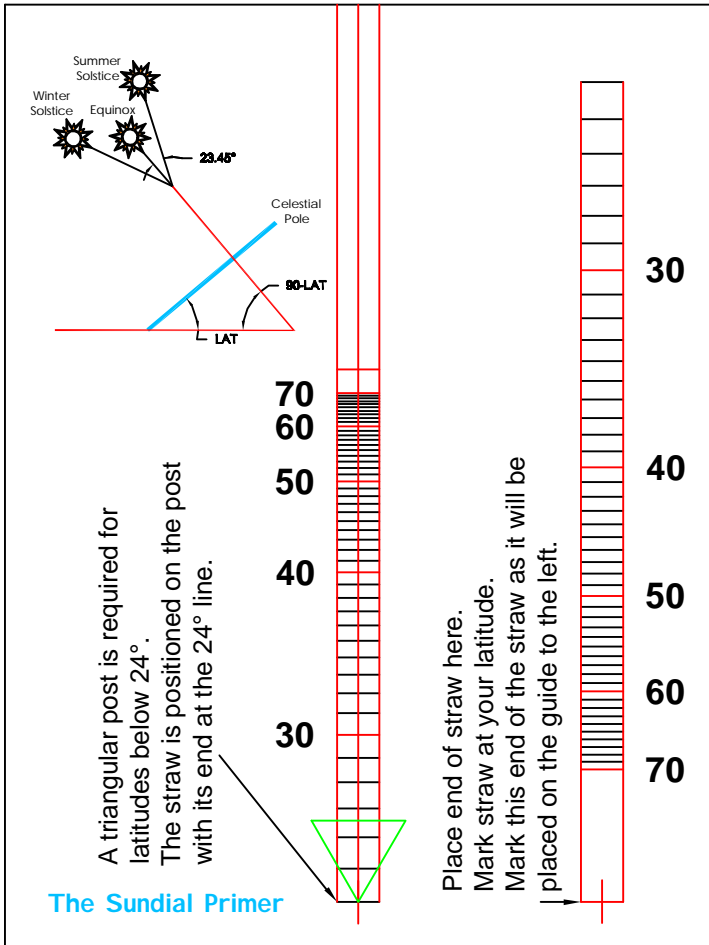

After cutting out the dial plates fold on the dashed line.

Use a gnomon that has a very small diameter.

Print all pages at the same scale. Full scale is best. Do not use "Fit to Page".

Please follow the instructions provided with the full scale plans.

After cutting out the dial plates fold on the dashed line.

Use a gnomon that has a very small diameter.

Please follow the instructions provided with the full scale plans.