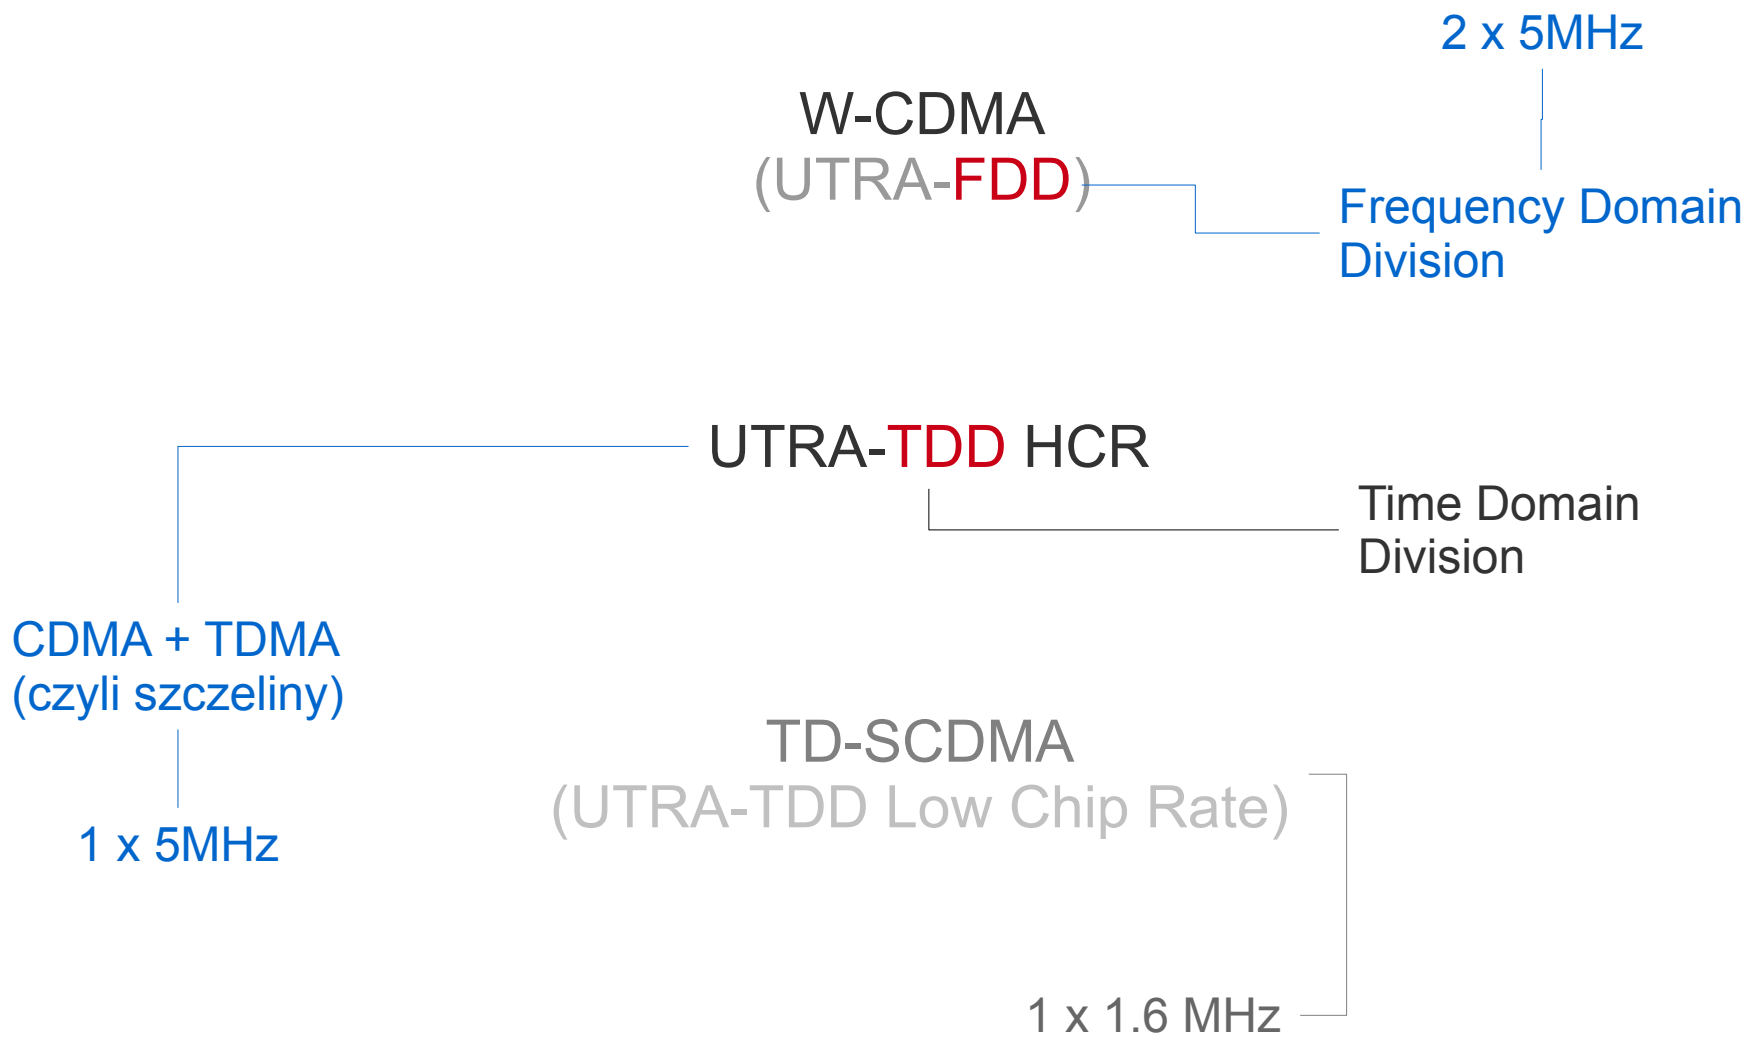

3G

International Mobile Telecommunications-2000
(IMT-2000)

3G

International Mobile Telecommunications-2000
(IMT-2000)

dane ≥ 200 kbit/s

EDGE: 200-400 kb/s

UMTS

Universal Mobile Telecommunications System

UTRAN

*UMTS Terrestrial Radio Access Network*W-CDMA
(UTRA-FDD)

DS-CDMA

UTRA-TDD HCR

TD-CDMA

TD-SCDMA
(UTRA-TDD Low Chip Rate)

TDMA + Synchron. CDMA

UMTS(-FDD)

Operating Band	Frequency Band	Common Name	UL Frequencies UE transmit (MHz)	DL Frequencies UE receive (MHz)	Channel Number (UARFCN) UL	Channel Number (UARFCN) DL	Region
I	2100	IMT	1920-1980	2110-2170	9612 - 9888	10562 - 10838	Europe, Asia, Africa, Oceania (Telstra, Optus, Vodafone AU & NZ, Three Mobile AU, 2° and Telecom NZ), Brazil
II	1900	PCS	1850-1910	1930-1990	9262 - 9538 additional 12, 37, 62, 87, 112, 137, 162, 187, 212, 237, 262, 287	9662 - 9938 additional 412, 437, 462, 487, 512, 537, 562, 587, 612, 637, 662, 687	Americas (AT&T, Bell Mobility, Telcel, Telus, Rogers)
III	1800	DCS	1710-1785	1805-1880	937 - 1288	1162 - 1513	Europe, Asia, Oceania
IV	1700	AWS	1710-1755	2110-2155	1312 - 1513 additional 1662, 1687, 1712, 1737, 1762, 1787, 1812, 1837, 1862	1537 - 1738 additional 1887, 1912, 1937, 1962, 1987, 2012, 2037, 2062, 2087	USA (T-Mobile, Cincinatti Bell Wireless), Canada (WIND Mobile, Mobilicity, Videotron), Chile (VTR, Nextel)
V	850	CLR	824 - 849	869 - 894	4132 - 4233 additional 782, 787, 807, 812, 837, 862	4357 - 4458 additional 1007, 1012, 1032, 1037, 1062, 1087	Americas (AT&T, Bell Mobility, Telcel, Telus, Rogers), Oceania (Telstra, Telecom NZ), Hong Kong (SmarTone)

GSM → GPRS → EDGE

UMTS

HSPA

High Speed Packet Access

HSPA+

HSDPA
High Speed Downlink Packet Access

do 14 Mb/s

w praktyce
1.8 – 14 Mb/s