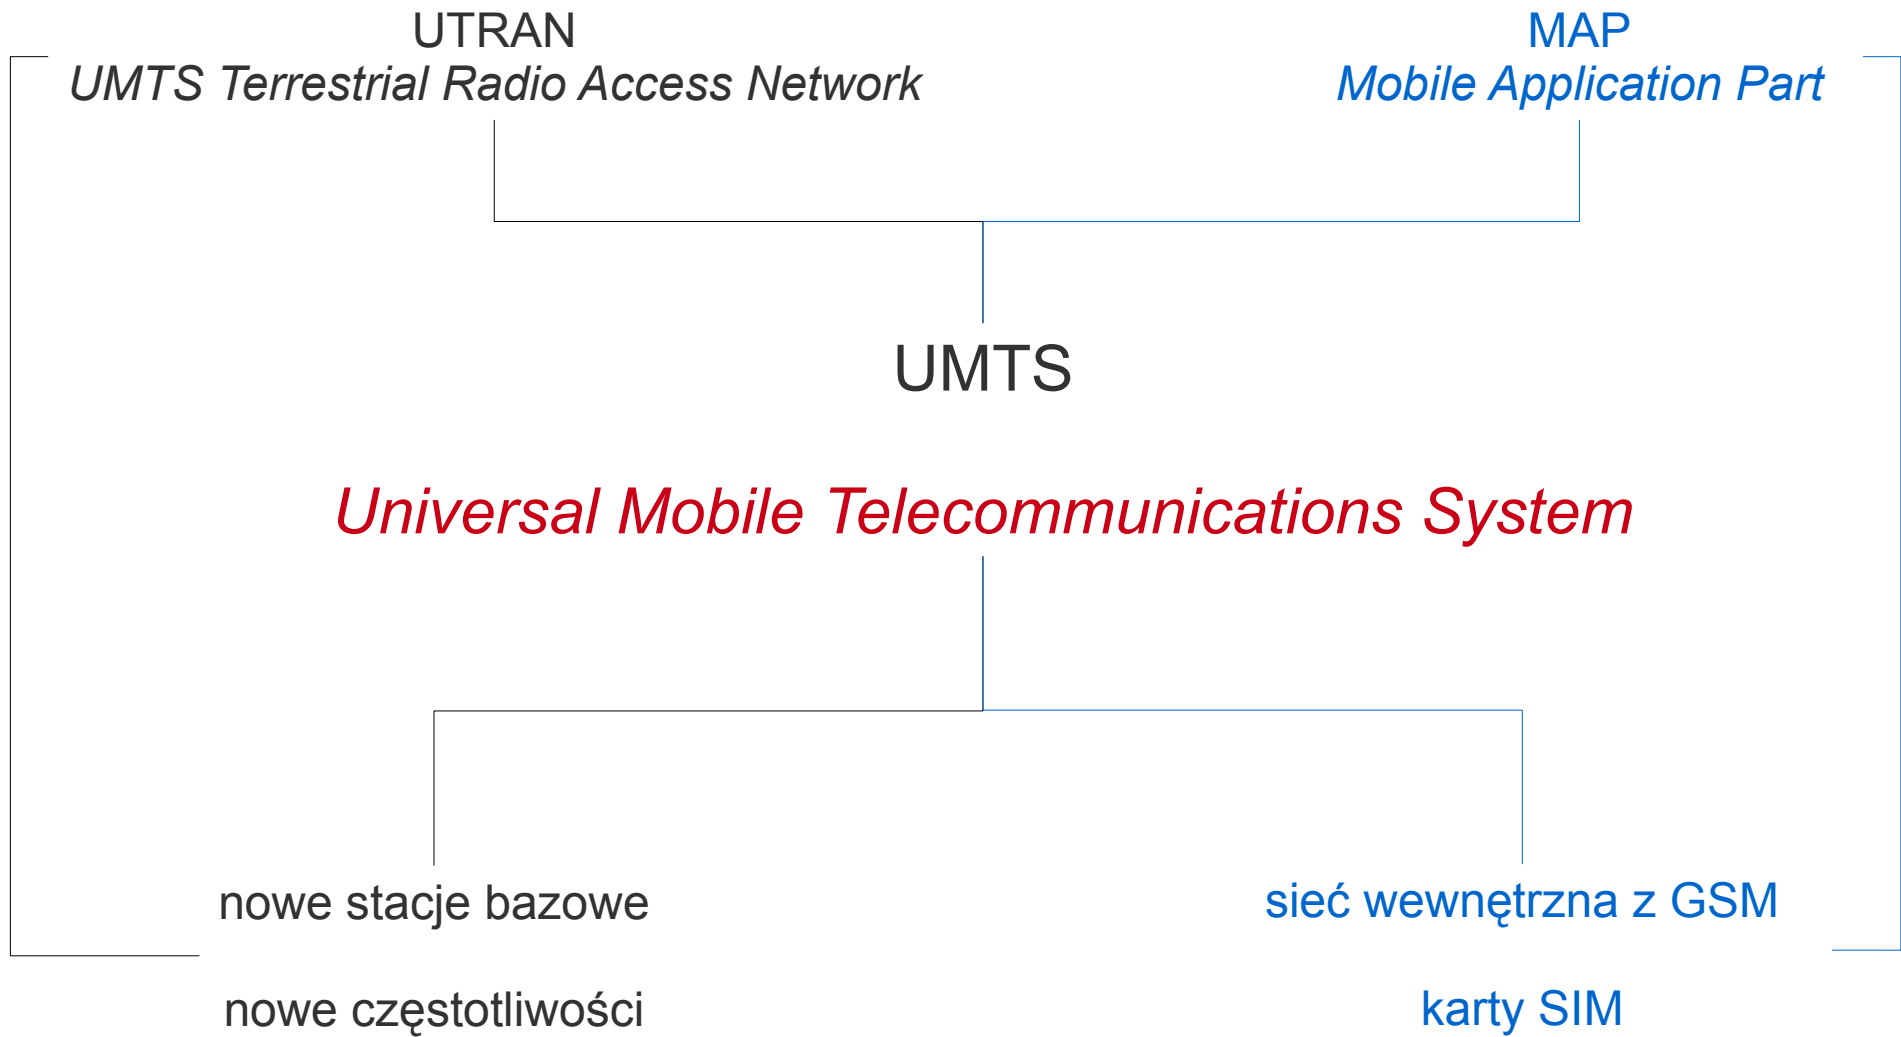

3G

International Mobile Telecommunications-2000
(IMT-2000)

3G

International Mobile Telecommunications-2000
(IMT-2000)

dane ≥ 200 kbit/s

EDGE: 200-400 kb/s

UMTS

Universal Mobile Telecommunications System

UTRAN

*UMTS Terrestrial Radio Access Network*W-CDMA
(UTRA-FDD)

DS-CDMA

UTRA-TDD HCR

TD-CDMA

TD-SCDMA
(UTRA-TDD Low Chip Rate)

TDMA + Synchron. CDMA

UMTS(-FDD)

Operating Band	Frequency Band	Common Name	UL Frequencies UE transmit (MHz)	DL Frequencies UE receive (MHz)	Channel Number (UARFCN) UL	Channel Number (UARFCN) DL	Region
I	2100	IMT	1920-1980	2110-2170	9612 - 9888	10562 - 10838	Europe, Asia, Africa, Oceania (Telstra, Optus, Vodafone AU & NZ, Three Mobile AU, 2° and Telecom NZ), Brazil
II	1900	PCS	1850-1910	1930-1990	9262 - 9538 additional 12, 37, 62, 87, 112, 137, 162, 187, 212, 237, 262, 287	9662 - 9938 additional 412, 437, 462, 487, 512, 537, 562, 587, 612, 637, 662, 687	Americas (AT&T, Bell Mobility, Telcel, Telus, Rogers)
III	1800	DCS	1710-1785	1805-1880	937 - 1288	1162 - 1513	Europe, Asia, Oceania
IV	1700	AWS	1710-1755	2110-2155	1312 - 1513 additional 1662, 1687, 1712, 1737, 1762, 1787, 1812, 1837, 1862	1537 - 1738 additional 1887, 1912, 1937, 1962, 1987, 2012, 2037, 2062, 2087	USA (T-Mobile, Cincinatti Bell Wireless), Canada (WIND Mobile, Mobilicity, Videotron), Chile (VTR, Nextel)
V	850	CLR	824 - 849	869 - 894	4132 - 4233 additional 782, 787, 807, 812, 837, 862	4357 - 4458 additional 1007, 1012, 1032, 1037, 1062, 1087	Americas (AT&T, Bell Mobility, Telcel, Telus, Rogers), Oceania (Telstra, Telecom NZ), Hong Kong (SmarTone)

GSM → GPRS → EDGE

UMTS

HSPA

High Speed Packet Access

HSPA+

HSDPA
High Speed Downlink Packet Access

do 14 Mb/s

w praktyce
1.8 – 14 Mb/s