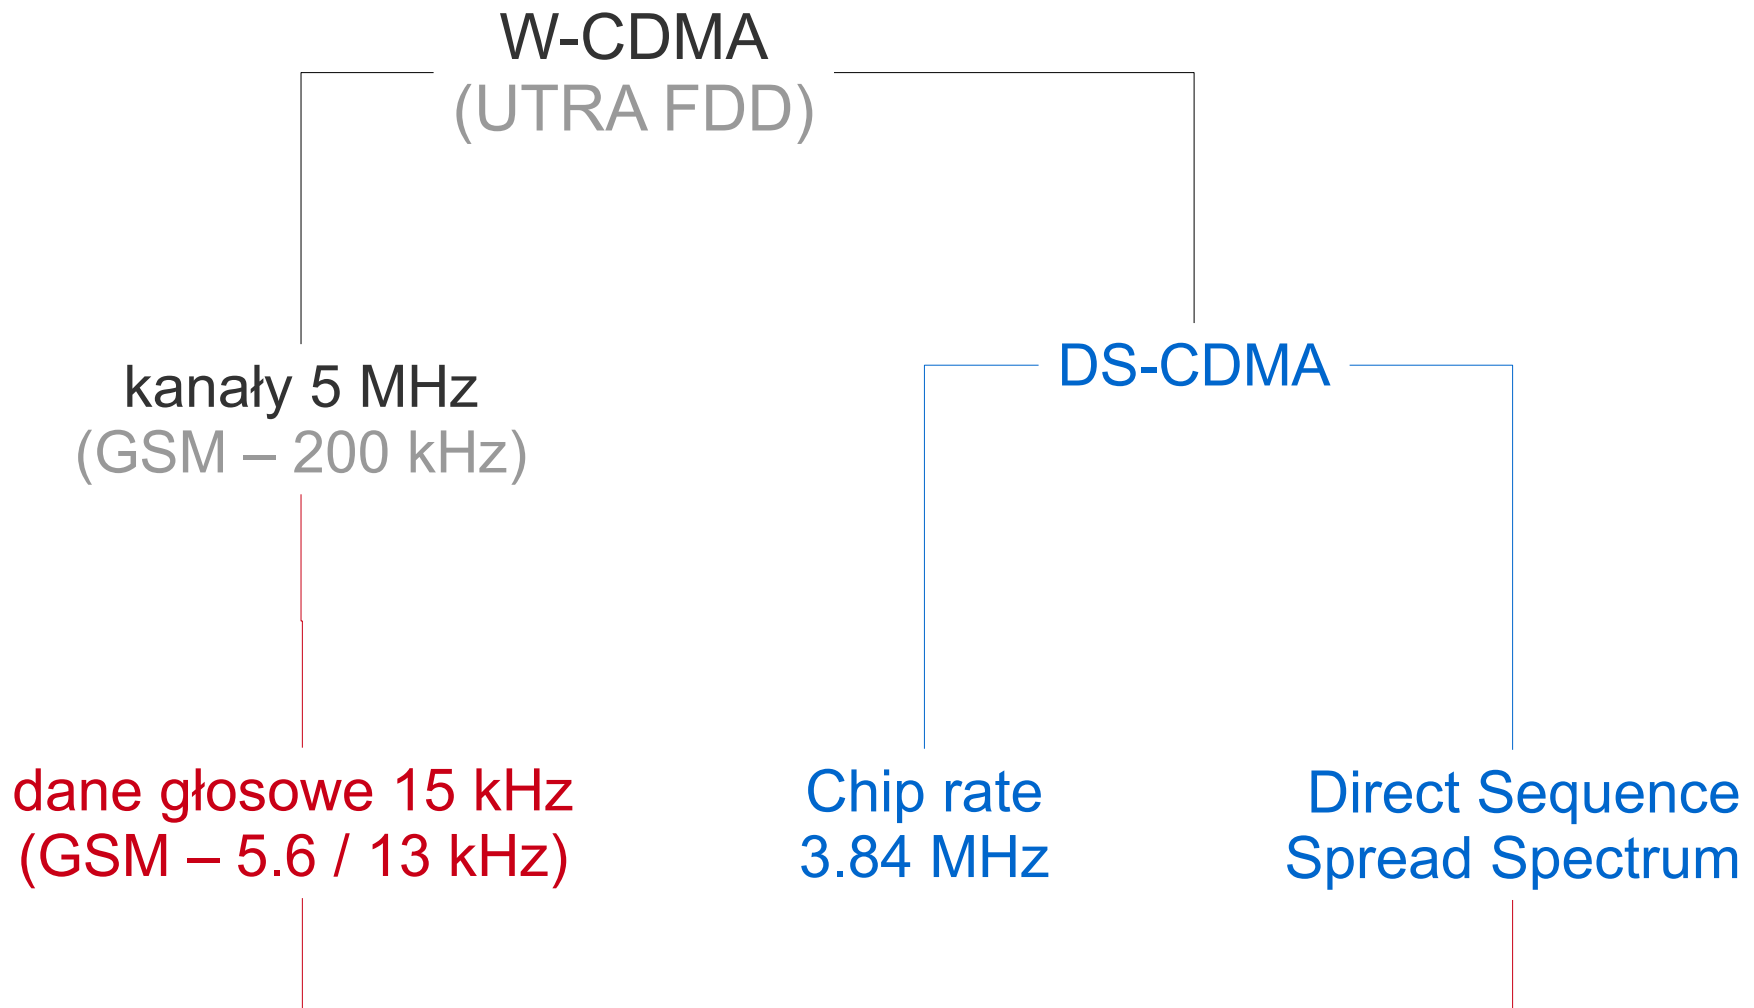

3G

International Mobile Telecommunications-2000
(IMT-2000)

3G

International Mobile Telecommunications-2000
(IMT-2000)

dane ≥ 200 kbit/s

EDGE: 200-400 kb/s

UMTS

Universal Mobile Telecommunications System

UTRAN

*UMTS Terrestrial Radio Access Network*W-CDMA
(UTRA-FDD)

DS-CDMA

UTRA-TDD HCR

TD-CDMA

TD-SCDMA
(UTRA-TDD Low Chip Rate)

TDMA + Synchron. CDMA

UMTS(-FDD)

Operating Band	Frequency Band	Common Name	UL Frequencies UE transmit (MHz)	DL Frequencies UE receive (MHz)	Channel Number (UARFCN) UL	Channel Number (UARFCN) DL	Region
I	2100	IMT	1920-1980	2110-2170	9612 - 9888	10562 - 10838	Europe, Asia, Africa, Oceania (Telstra, Optus, Vodafone AU & NZ, Three Mobile AU, 2° and Telecom NZ), Brazil
II	1900	PCS	1850-1910	1930-1990	9262 - 9538 additional 12, 37, 62, 87, 112, 137, 162, 187, 212, 237, 262, 287	9662 - 9938 additional 412, 437, 462, 487, 512, 537, 562, 587, 612, 637, 662, 687	Americas (AT&T, Bell Mobility, Telcel, Telus, Rogers)
III	1800	DCS	1710-1785	1805-1880	937 - 1288	1162 - 1513	Europe, Asia, Oceania
IV	1700	AWS	1710-1755	2110-2155	1312 - 1513 additional 1662, 1687, 1712, 1737, 1762, 1787, 1812, 1837, 1862	1537 - 1738 additional 1887, 1912, 1937, 1962, 1987, 2012, 2037, 2062, 2087	USA (T-Mobile, Cincinatti Bell Wireless), Canada (WIND Mobile, Mobilicity, Videotron), Chile (VTR, Nextel)
V	850	CLR	824 - 849	869 - 894	4132 - 4233 additional 782, 787, 807, 812, 837, 862	4357 - 4458 additional 1007, 1012, 1032, 1037, 1062, 1087	Americas (AT&T, Bell Mobility, Telcel, Telus, Rogers), Oceania (Telstra, Telecom NZ), Hong Kong (SmarTone)

GSM → GPRS → EDGE

UMTS

HSPA

High Speed Packet Access

HSPA+

HSDPA
High Speed Downlink Packet Access

do 14 Mb/s

w praktyce
1.8 – 14 Mb/s